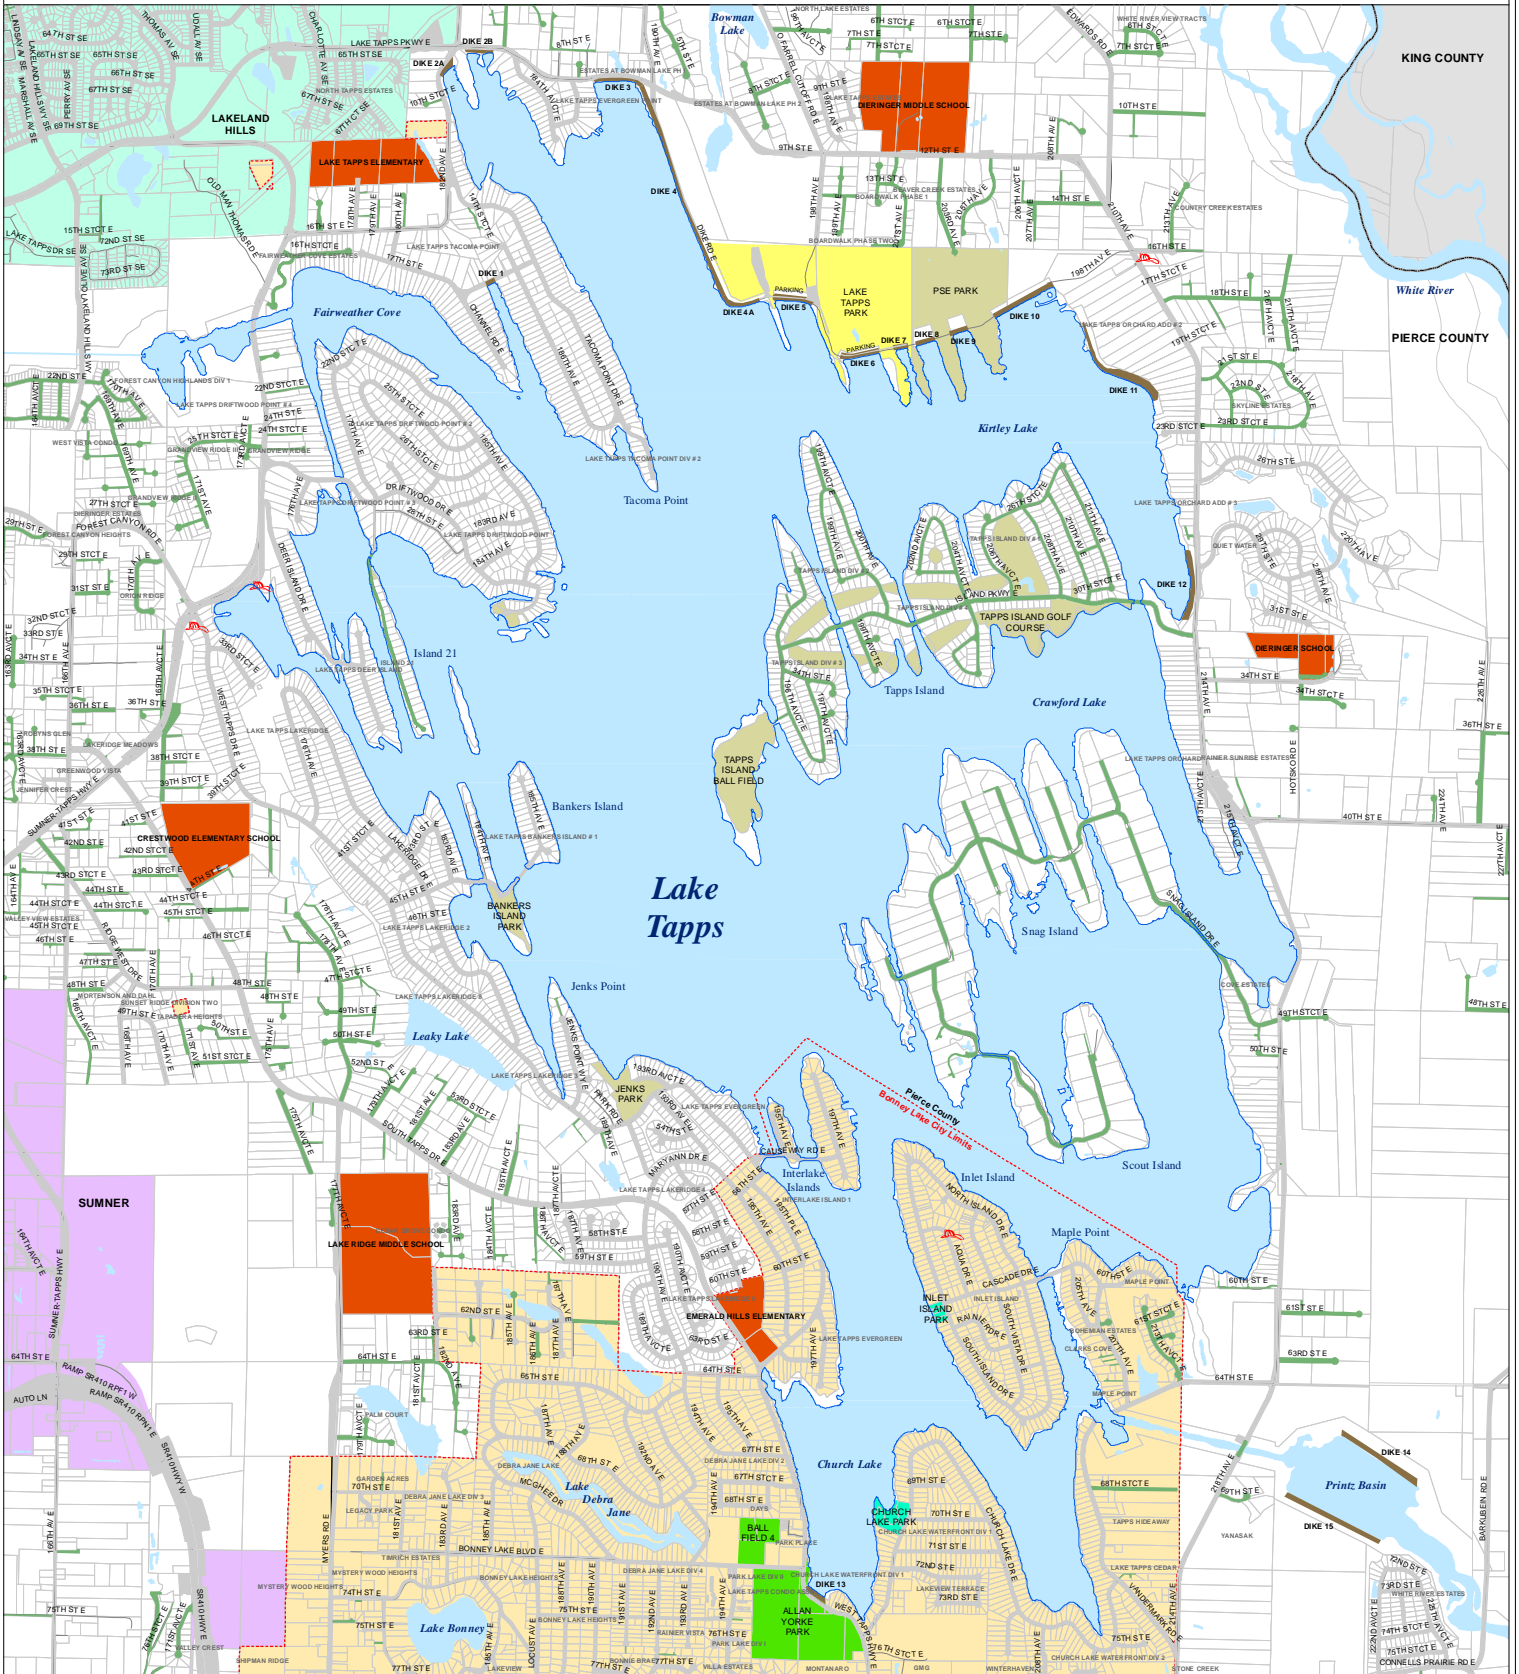

# Lake Tapps Reservoir

- Public Park in Bonney Lake
- Private Park in Bonney Lake
- Public Park in Pierce County

- Private Park in Pierce County
- Schools
- East Pierce Fire and Rescue

- Dike
- Bonney Lake City limits
- Public Roads

- Private Roads
- + King County
- Pierce County Boundary